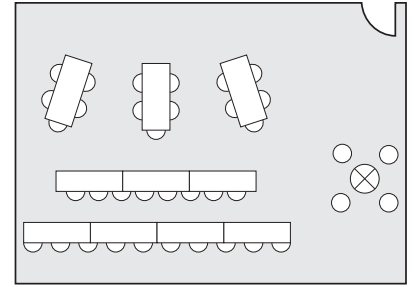

innovation 1
seats 27

innovation 2
seats 31

innovation 3
seats 37

classroom
seats 39

u-shape
seats 24

single pods
seats 18

double pods
seats 36

theater
seats 66

capacity

65

size

35x25' (825 ft.²)

tools + tech

- dual built-in projectors
- custom projection-friendly whiteboards
- hdmi and wireless crestron connections
- 46" flat panel monitor
- integrated polycom with mics and speakers
- mobile innovation cart filled with inspirational tools
- hyper-flexible furniture
- speedy wifi
- floor-to-ceiling windows